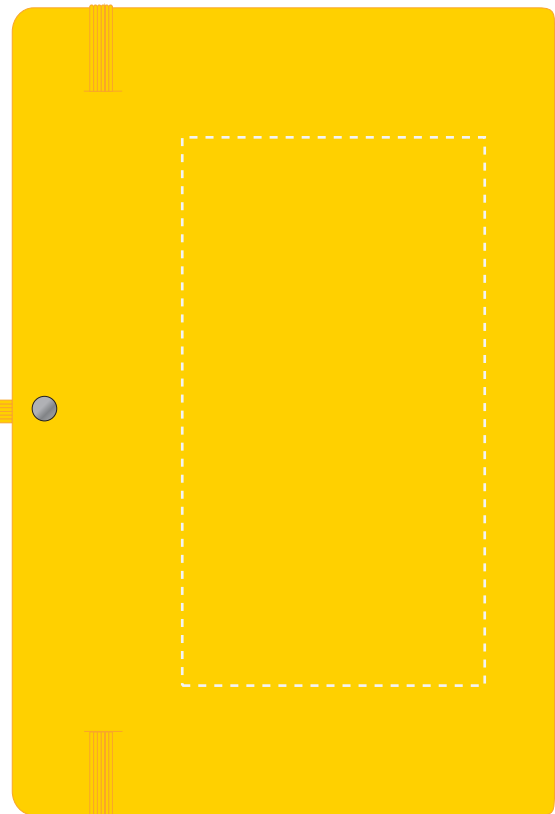

Your Ref:
Our Ref:

Quantity:
Version: 1

Product Code: QS0345
Product Colour: YELLOW

PRINTING CONCERNS:

Please note that this product has Sustainability Markings that are not visible from this perspective

We stock this item in the following colours

PANTONE REFERENCE(S)

- Colour 1
- Colour 2
- Colour 3
- Colour 4

Product Image for visualisation - colours may vary

ARTWORK SCALE 50%

- CENTRED TO PRINT AREA
- CENTRED TO NOTEBOOK

ARTWORK SCALE 50%

- CENTRED TO PRINT AREA
- CENTRED TO NOTEBOOK

The dashed line is to demonstrate print area and will not appear on your printed item

PLEASE NOTE:

- All colours including print and product are for visual purposes only and should not be regarded as the actual colour of the product and print.
- Some products may vary from batch to batch and may differ from previous orders.
- The colour and texture of a product can also have an effect on the final print colour.
- By approving this order we accept that you understand these terms.

To proceed, please approve visual via the online system.

ARTWORK SCALE 100%

Max print area: 195mm x 100mm

ARTWORK SCALE 100%

Max print area: 145mm x 80mm