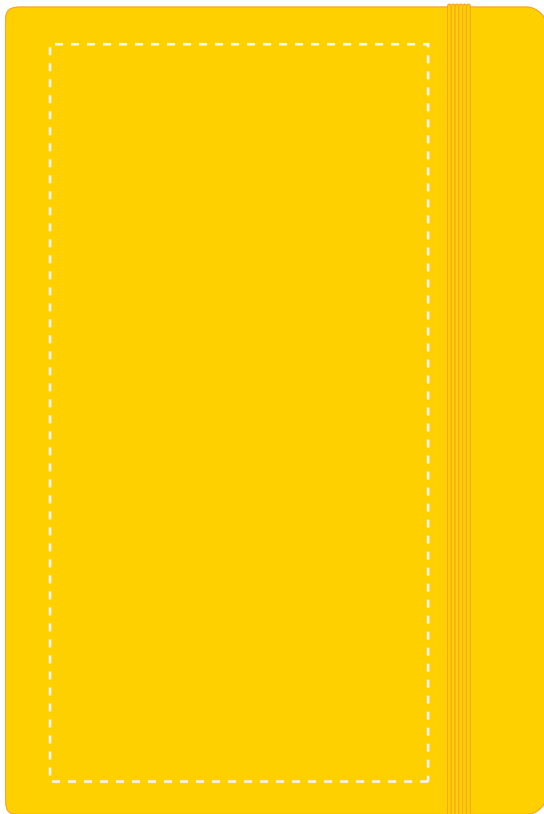

Your Ref:
Our Ref:

Quantity:
Version: 1

Product Code: QS0345
Product Colour: YELLOW

PRINTING CONCERNS:

Please note that this product has Sustainability Markings that are not visible from this perspective

We stock this item in the following colours

PANTONE REFERENCE(S)

- Colour 1
- Colour 2
- Colour 3
- Colour 4

Product Image for visualisation - colours may vary

ARTWORK SCALE 50%

- CENTRED TO PRINT AREA
- CENTRED TO NOTEBOOK

ARTWORK SCALE 50%

- CENTRED TO PRINT AREA
- CENTRED TO NOTEBOOK

The dashed line is to demonstrate print area and will not appear on your printed item

PLEASE NOTE:

- All colours including print and product are for visual purposes only and should not be regarded as the actual colour of the product and print.
- Some products may vary from batch to batch and may differ from previous orders.
- The colour and texture of a product can also have an effect on the final print colour.
- By approving this order we accept that you understand these terms.